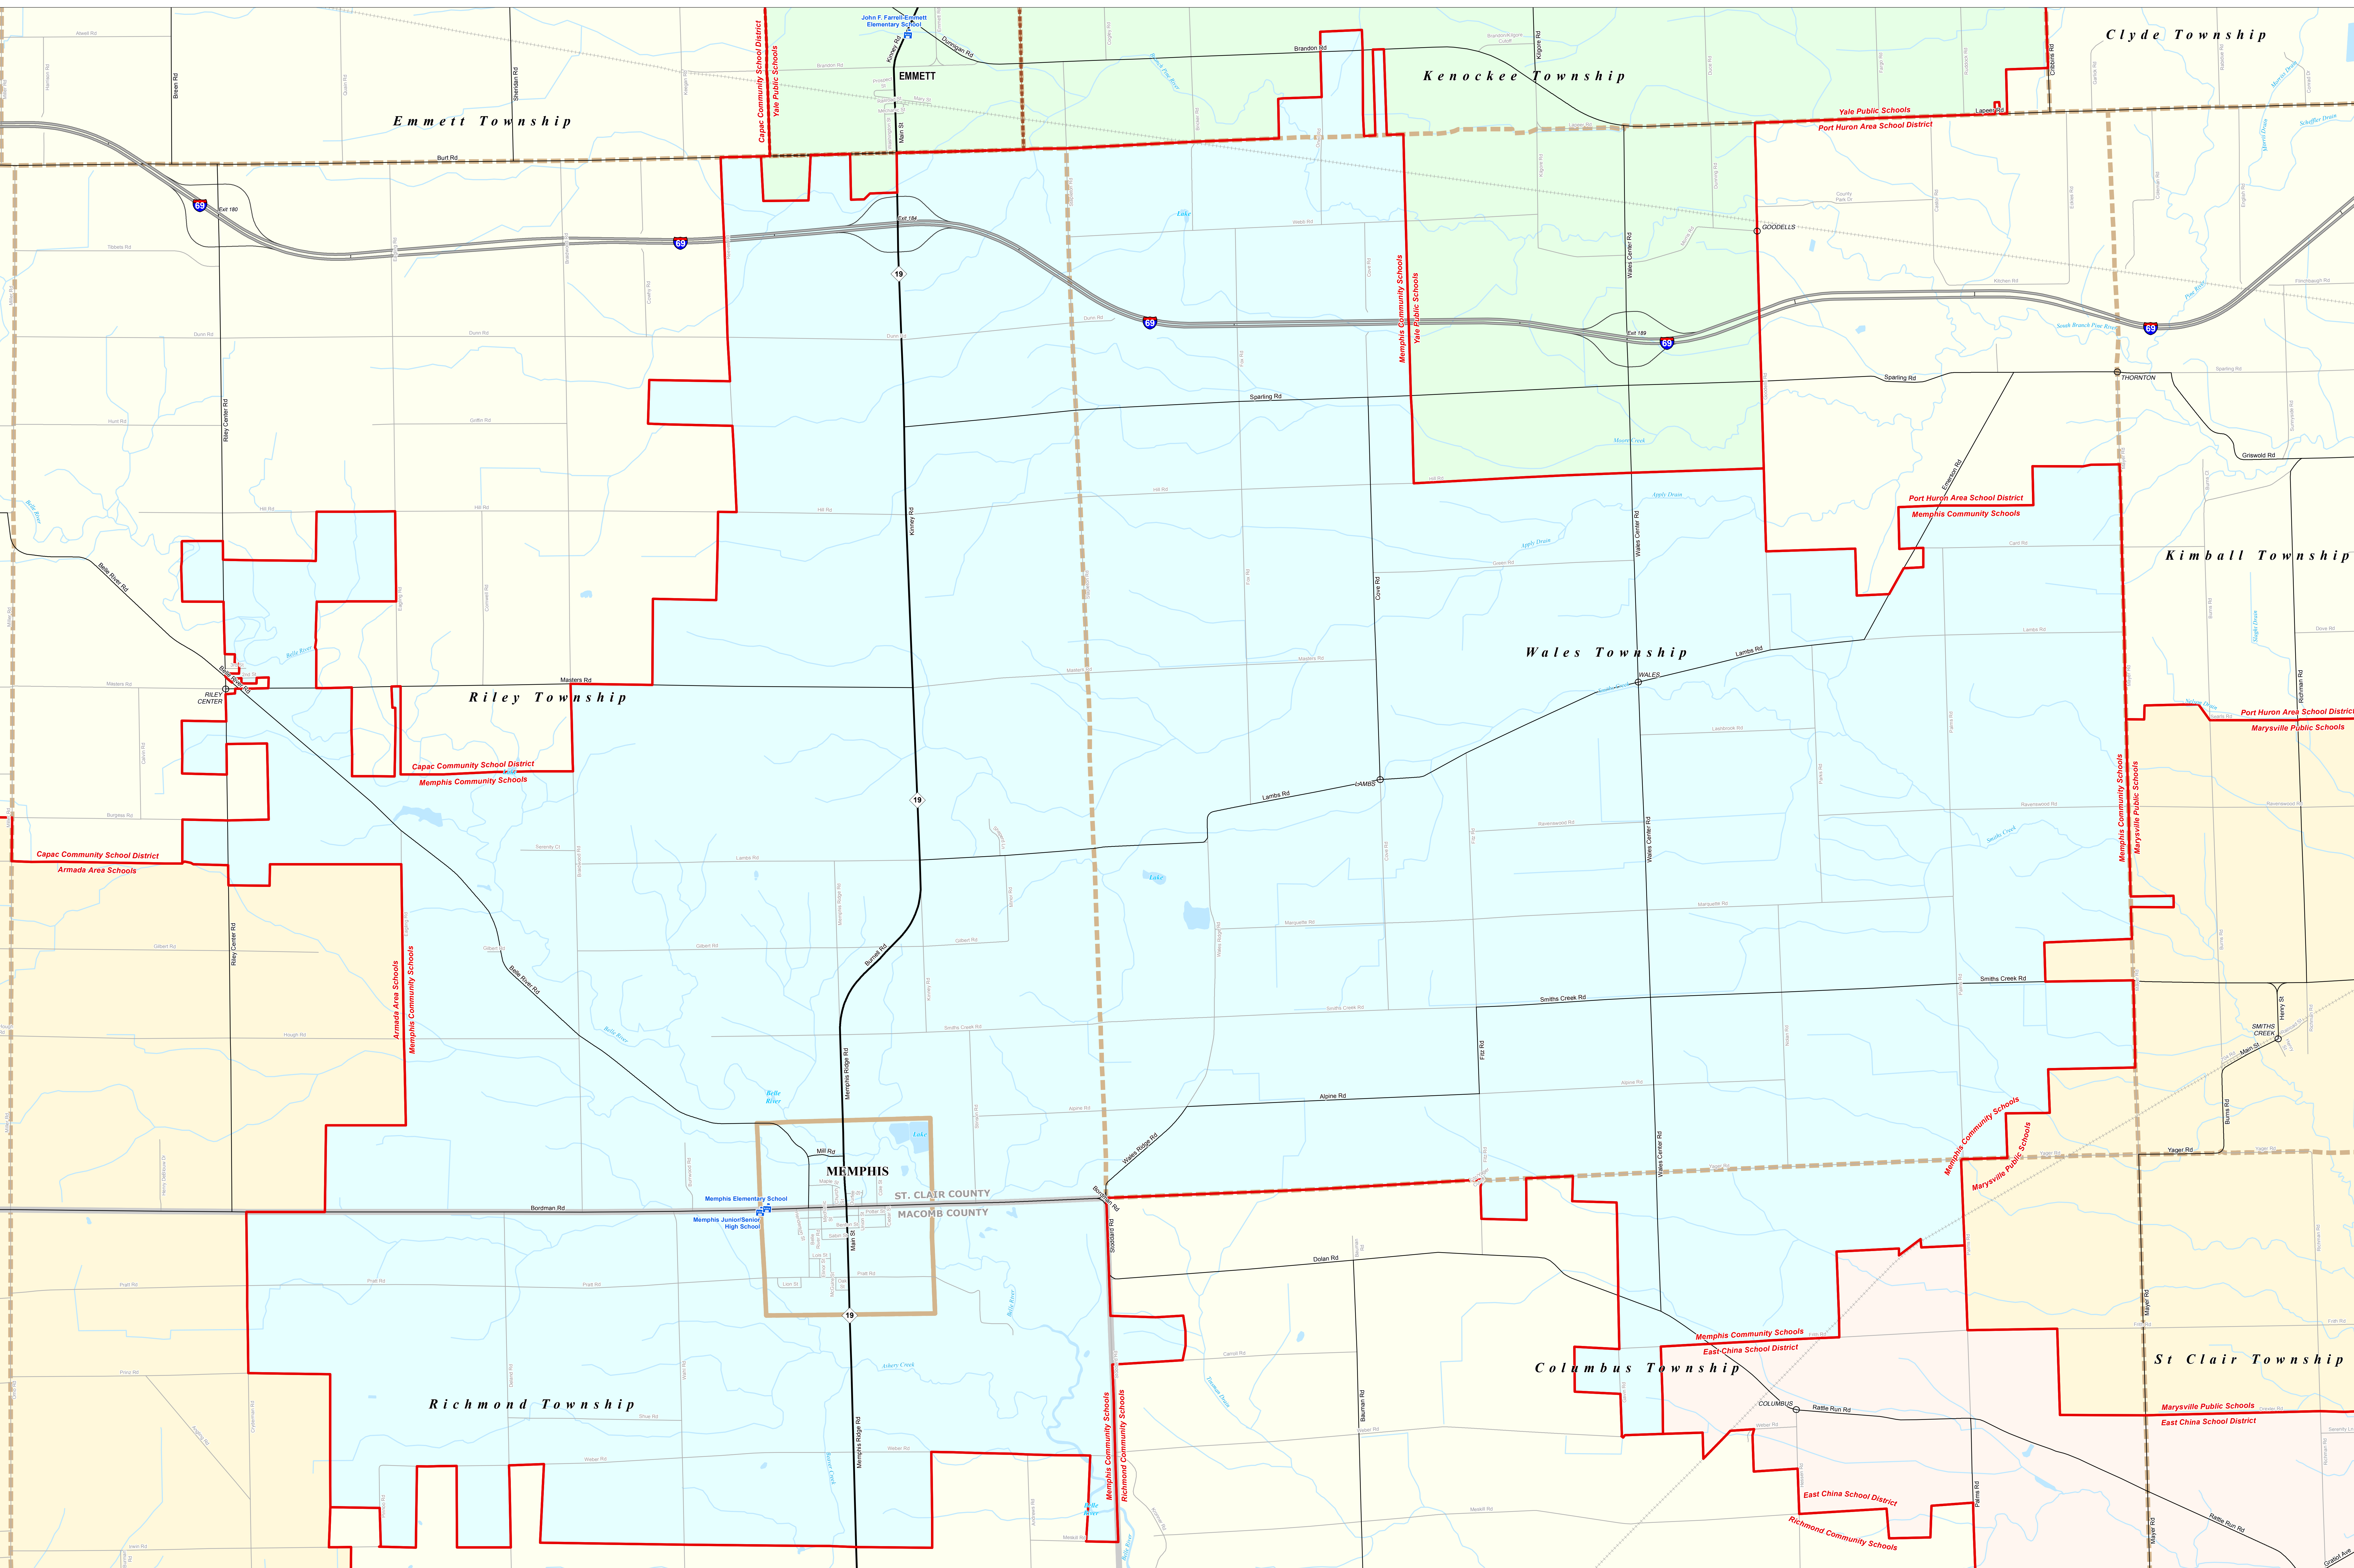

MEMPHIS COMMUNITY SCHOOLS

St. Clair County RESA

0 0.25 0.5 1 Miles

Legend	
School District	School
County	Water Feature
City	River, Stream, or Drain
Township	Freeway
Village	Highway
Census Designated Place	Primary Road
	Local Road
	Railroad